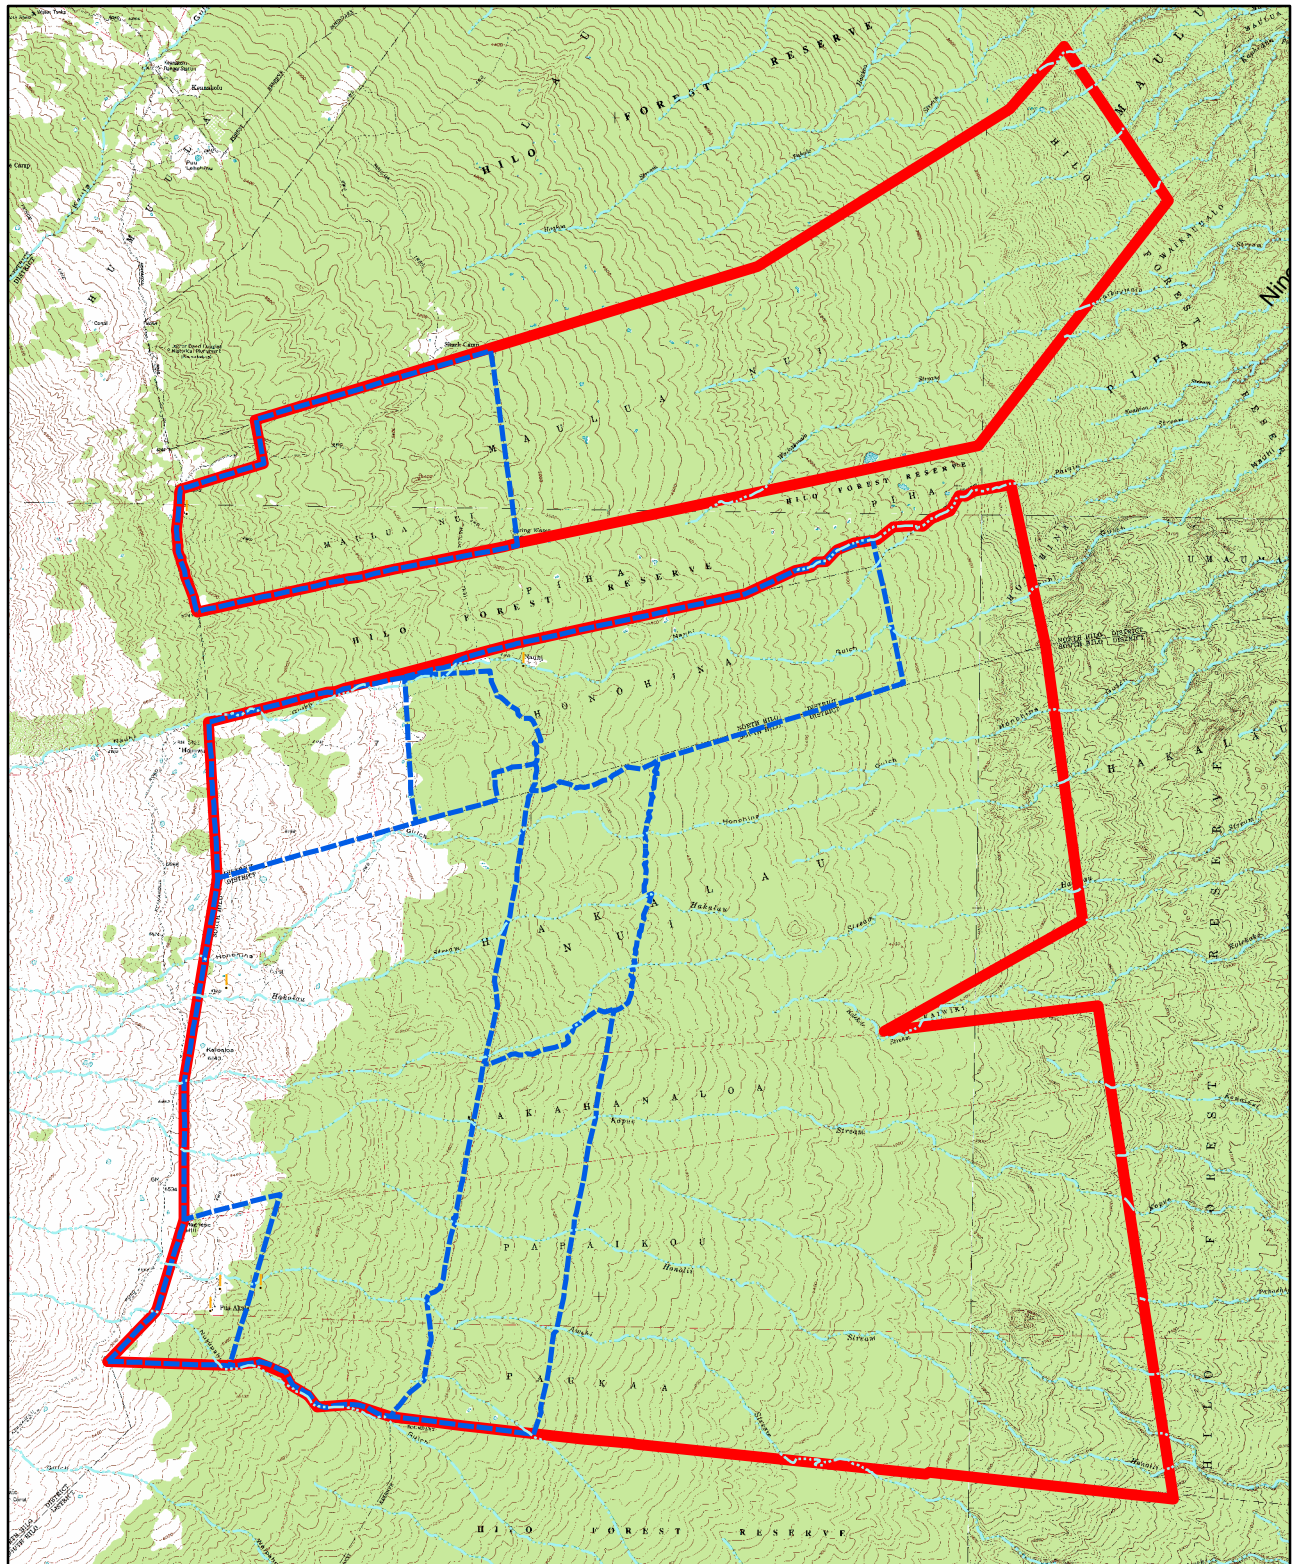

Hakalau Forest NWR

3

Legend

- Refuge roads (4 WD)
- All hydrologic features (lines)
- Refuge Boundary
- - - Fences
- ! Refuge facilities